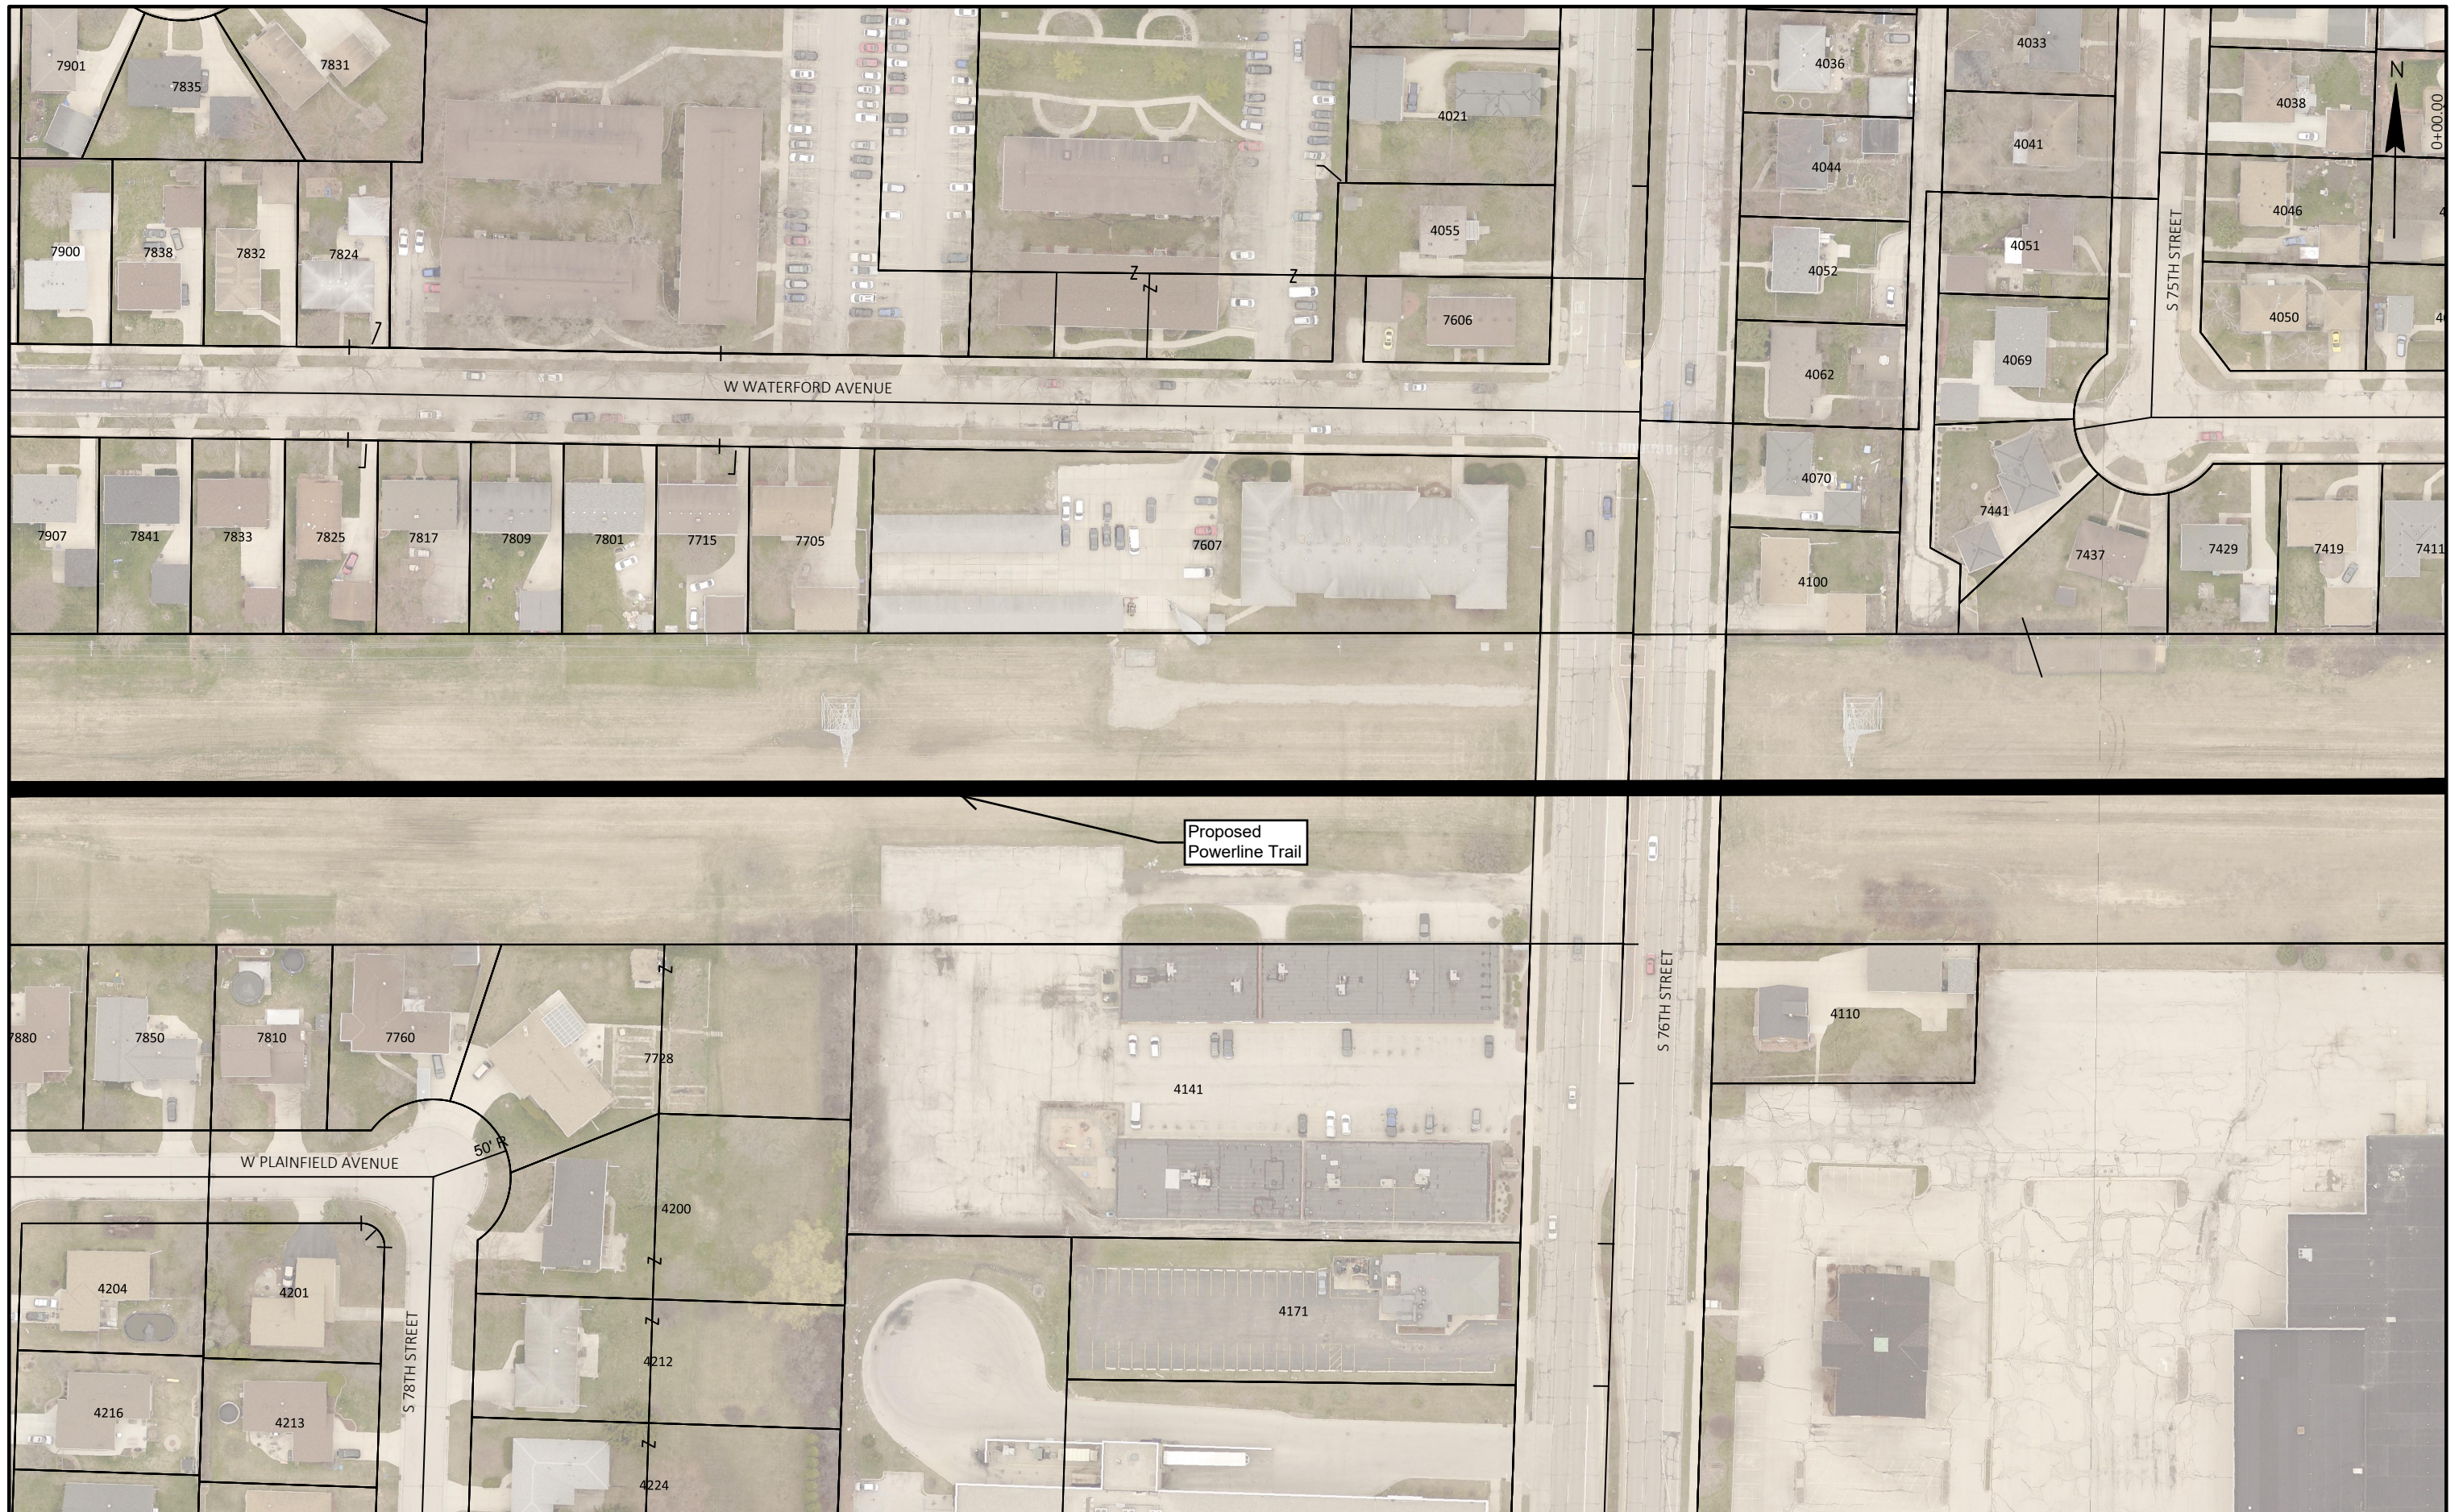

CITY OF GREENFIELD

CONCEPT TRAIL PLAN

0 50 100

E

PLOT SCALE: 1 IN:100 FT

PROJECT NO: 2980-06-01

POWERLINE TRAIL

CITY OF GREENFIELD

CONCEPT TRAIL PLAN

E

PLOT SCALE: 1 IN:100 FT

PROJECT NO: 2980-06-01

POWERLINE TRAIL

CITY OF GREENFIELD

CONCEPT TRAIL PLAN

E