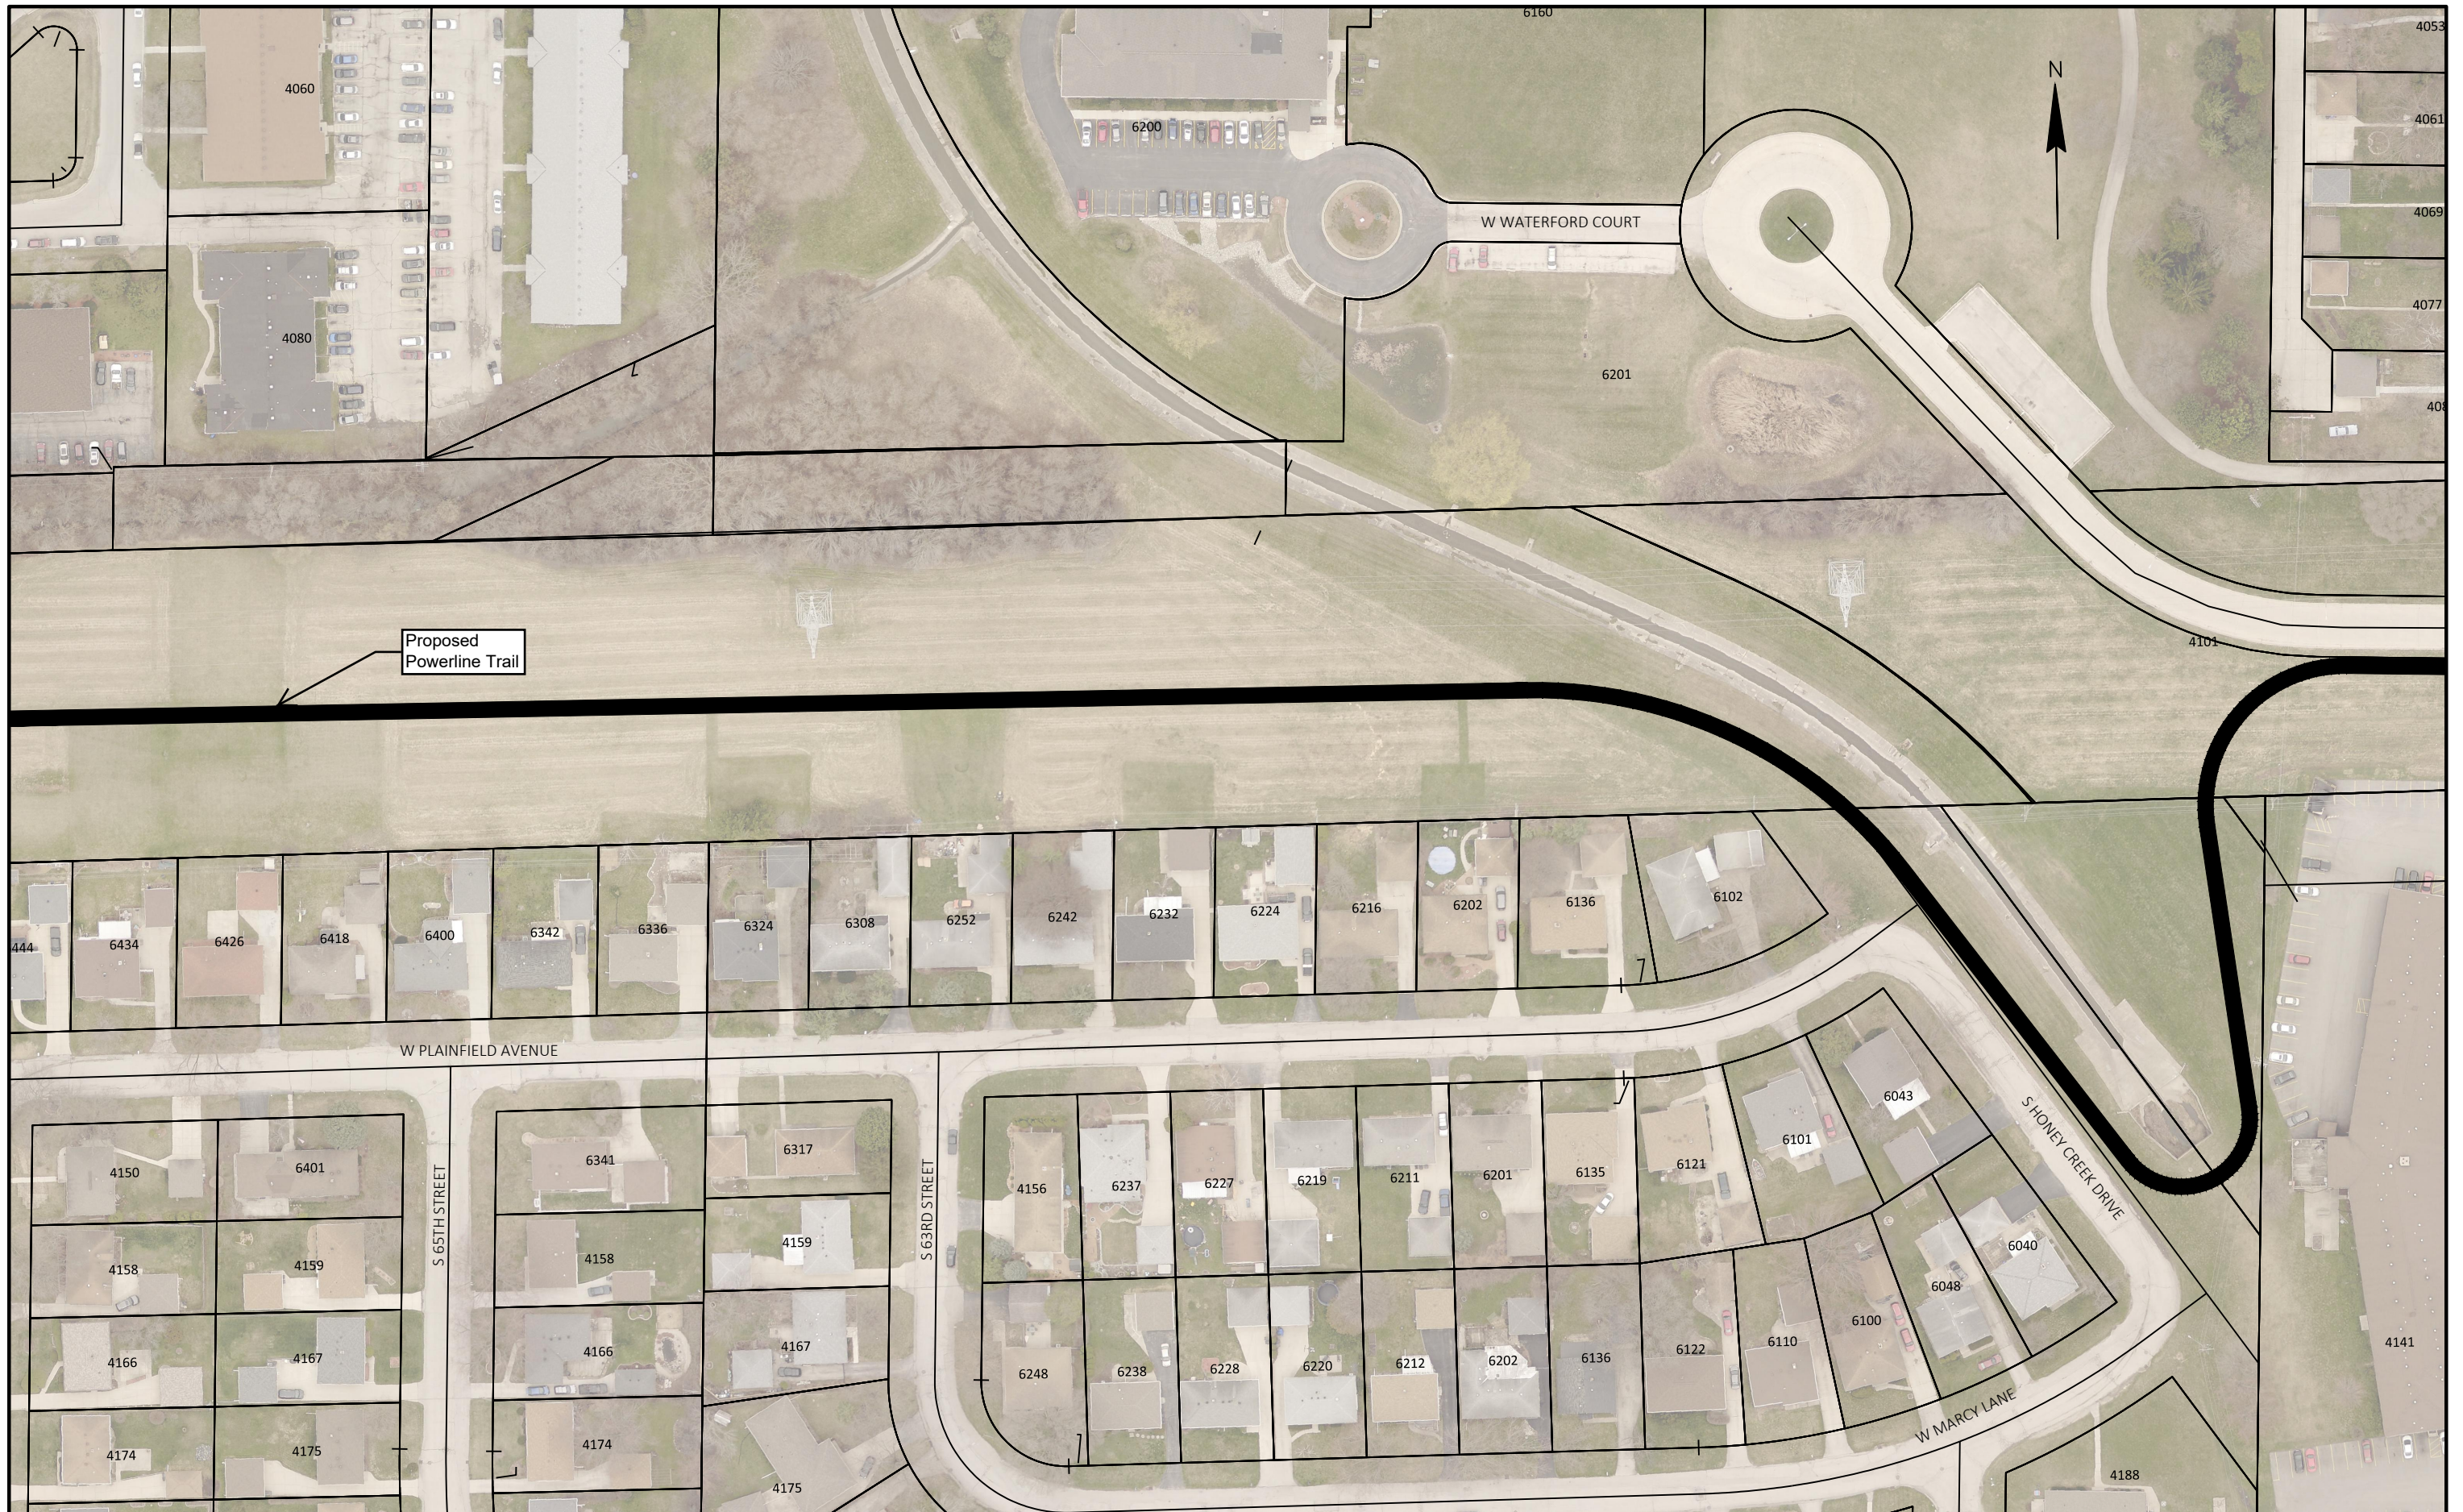

CONCEPT TRAIL PLAN

E

PLOT SCALE: 1 IN:100 FT

PROJECT NO: 2980-06-01

POWERLINE TRAIL

CITY OF GREENFIELD

CONCEPT TRAIL PLAN

E

PLOT SCALE: 1 IN:100 FT

PROJECT NO: 2980-06-01

POWERLINE TRAIL

CITY OF GREENFIELD

CONCEPT TRAIL PLAN

PLOT SCALE: 1 IN:100 FT

E

PROJECT NO: 2980-06-01

POWERLINE TRAIL

CITY OF GREENFIELD

CONCEPT TRAIL PLAN

E

PLOT SCALE: 1 IN:100 FT