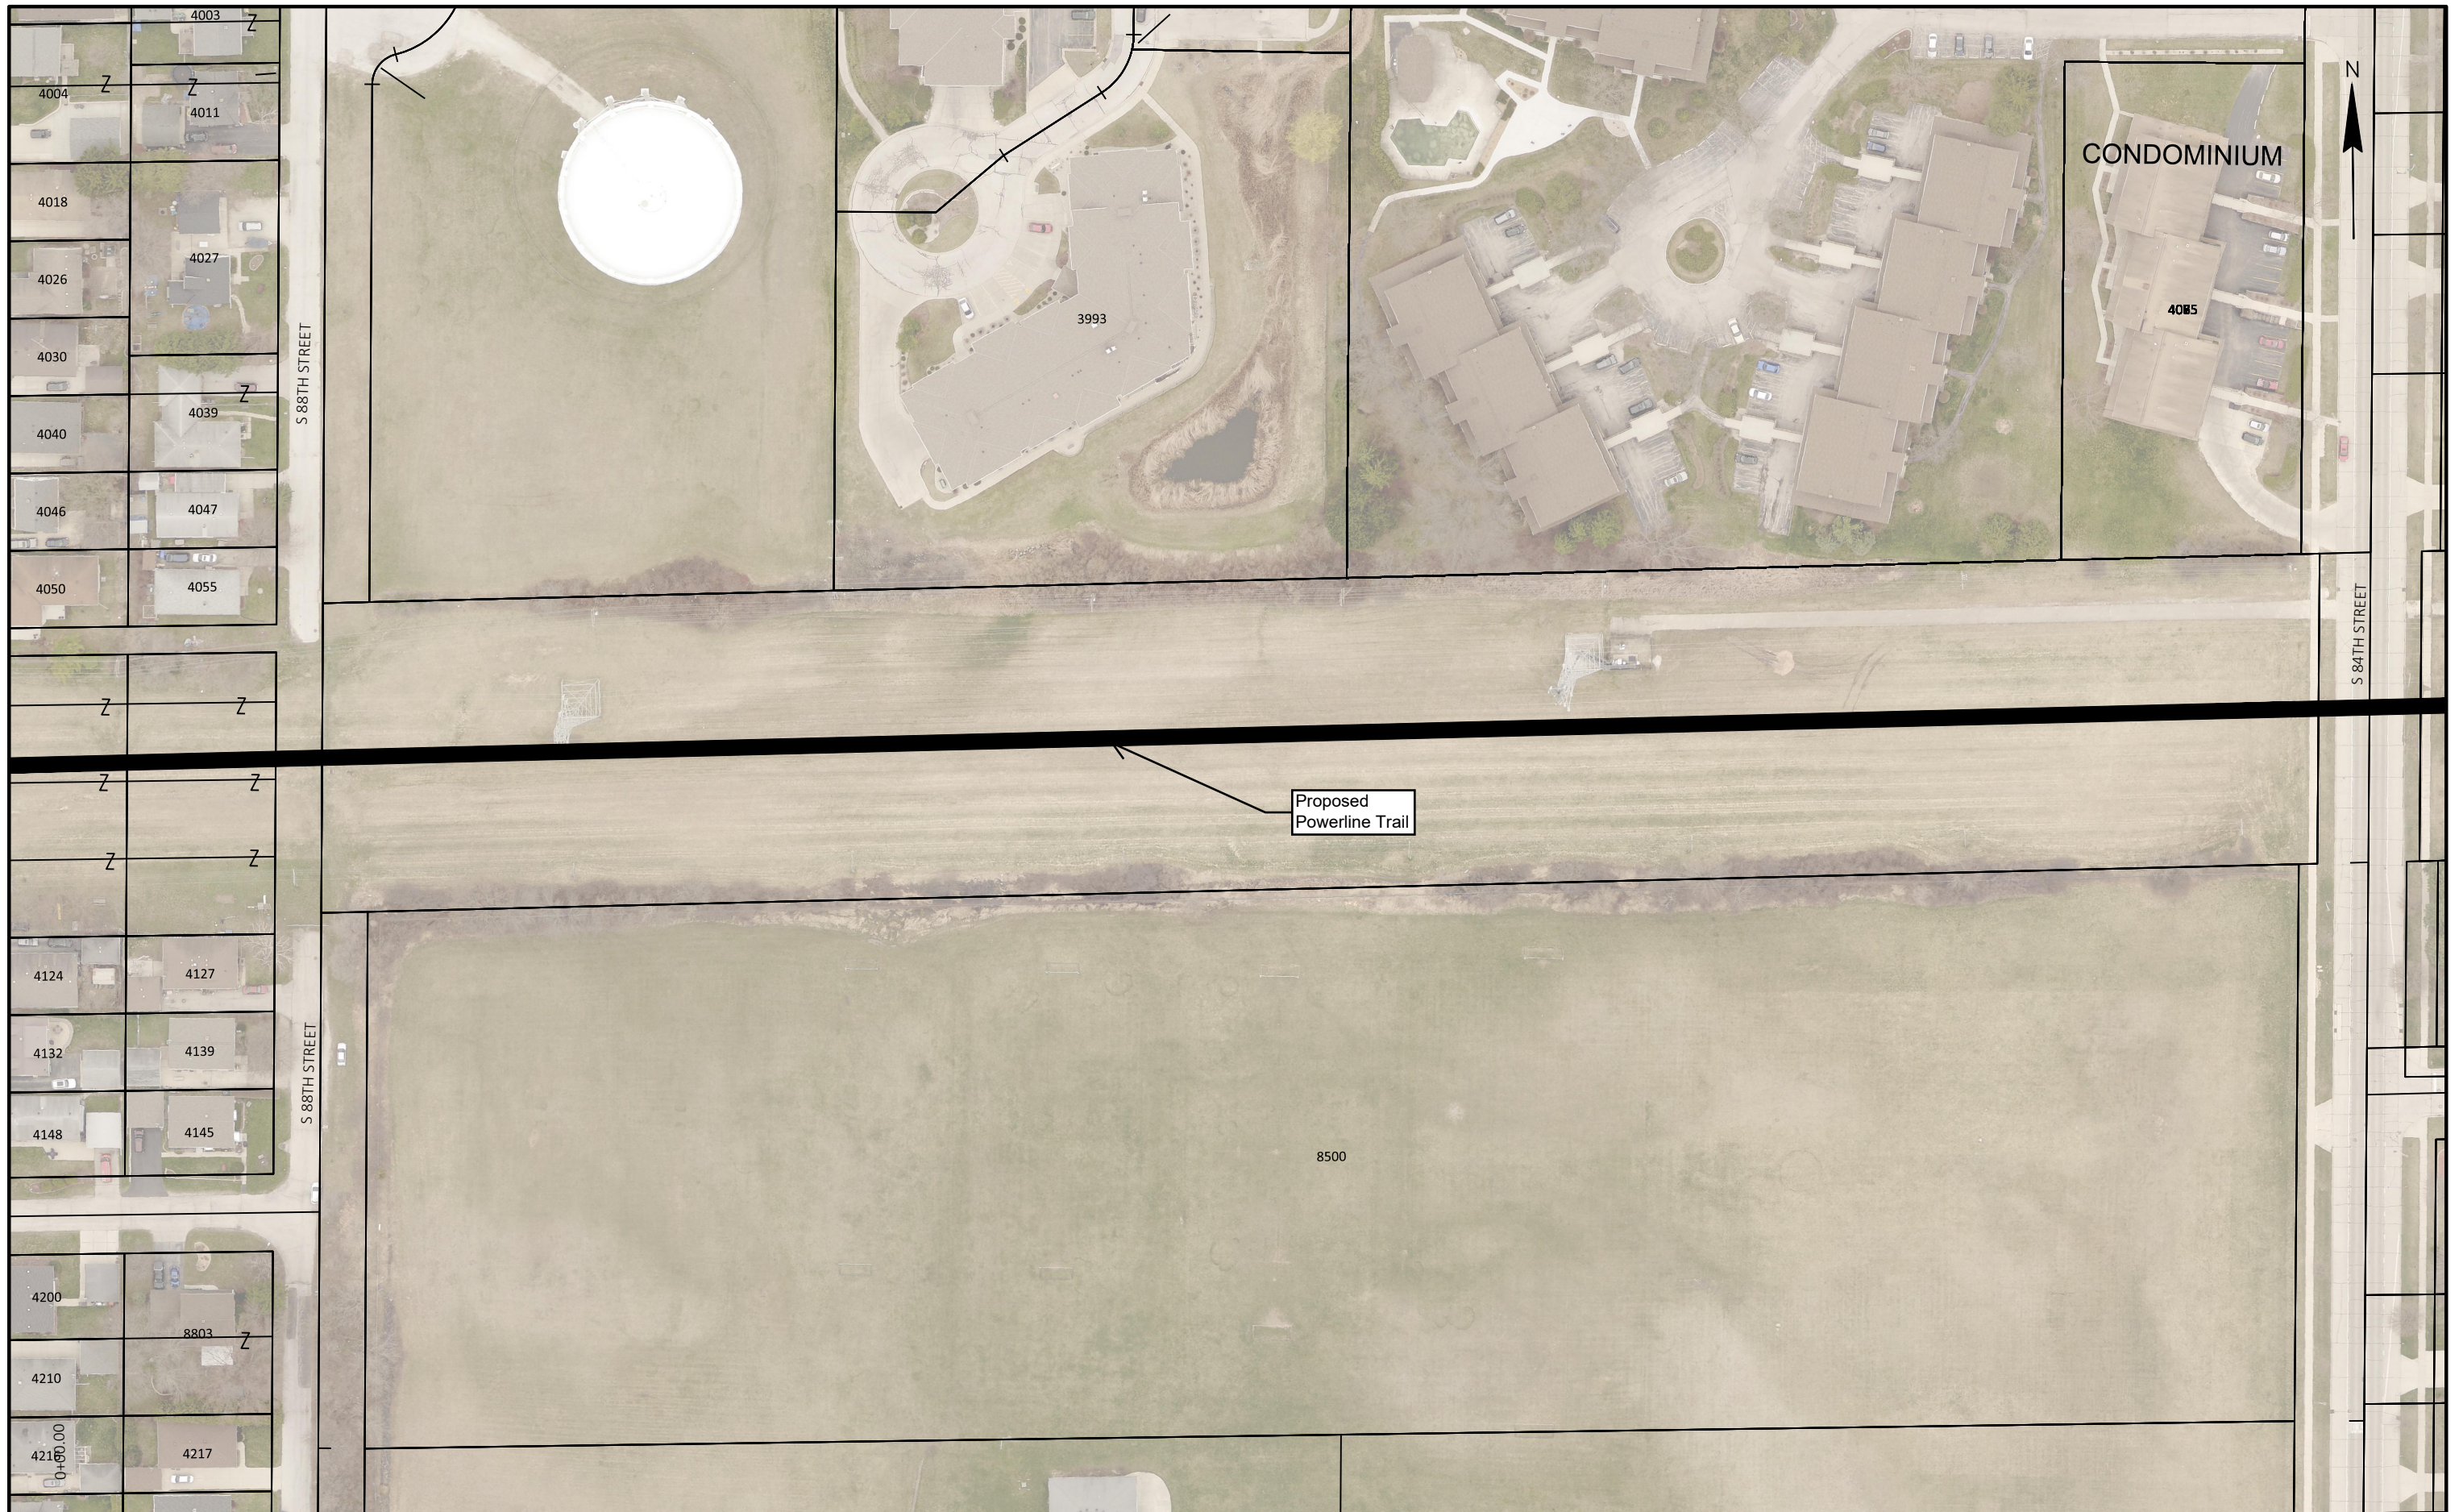

POWERLINE TRAIL

CITY OF GREENFIELD

CONCEPT TRAIL PLAN

0 50 100

E

PLOT SCALE: 1 IN:100 FT

PROJECT NO: 2980-06-01

POWERLINE TRAIL

CITY OF GREENFIELD

CONCEPT TRAIL PLAN

0 50 100

E

PLOT SCALE: 1 IN:100 FT

PROJECT NO: 2980-06-01

POWERLINE TRAIL

CITY OF GREENFIELD

CONCEPT TRAIL PLAN

E

PLOT SCALE: 1 IN:100 FT

PROJECT NO: 2980-06-01

POWERLINE TRAIL

CITY OF GREENFIELD

CONCEPT TRAIL PLAN

E

POWERLINE TRAIL

CITY OF GREENFIELD

CONCEPT TRAIL PLAN

E

PLOT SCALE: 1 IN:100 FT