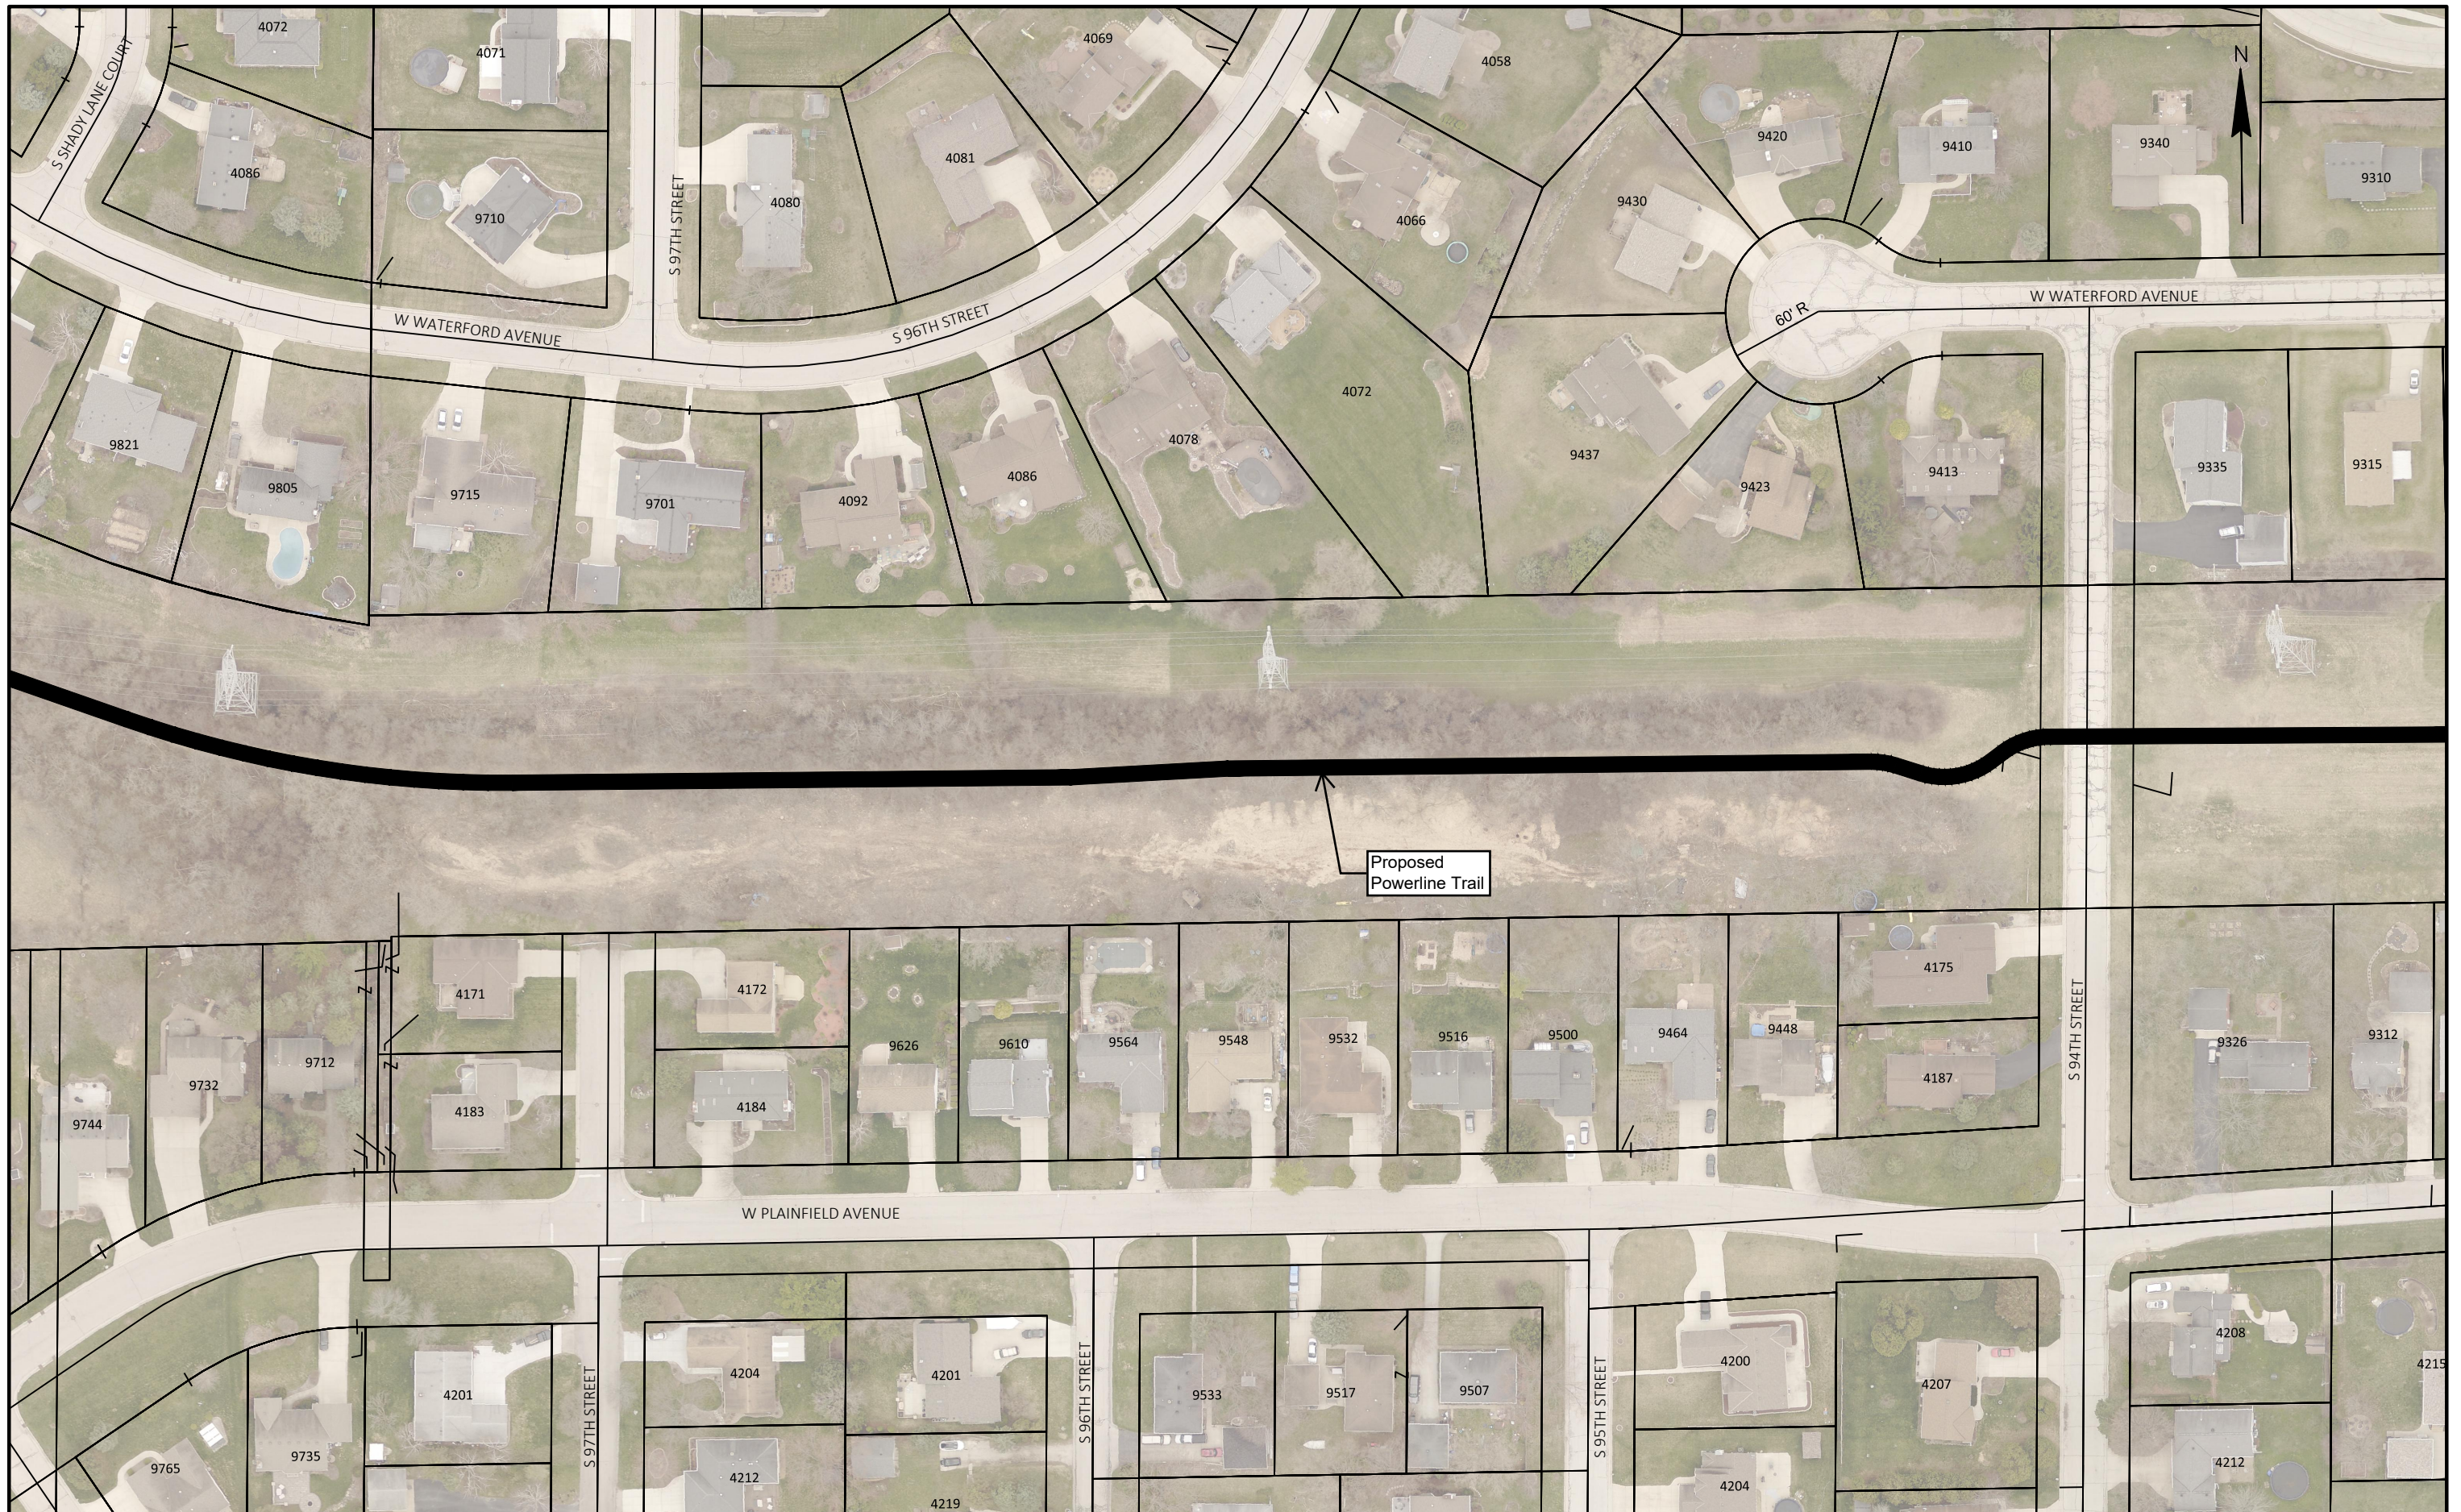

PROJECT NO: 2980-06-01

POWERLINE TRAIL

CITY OF GREENFIELD

CONCEPT TRAIL PLAN

0 50 100

E

PLOT SCALE: 1 IN:100 FT

PROJECT NO: 2980-06-01

POWERLINE TRAIL

CITY OF GREENFIELD

CONCEPT TRAIL PLAN

0 50 100

E

PLOT SCALE: 1 IN:100 FT

PROJECT NO: 2980-06-01

POWERLINE TRAIL

CONCEPT TRAIL PLAN

E

PLOT SCALE: 1 IN:100 FT

PROJECT NO: 2980-06-01

POWERLINE TRAIL

CITY OF GREENFIELD

CONCEPT TRAIL PLAN

E

POWERLINE TRAIL

CITY OF GREENFIELD

CONCEPT TRAIL PLAN

E

PLOT SCALE: 1 IN:100 FT