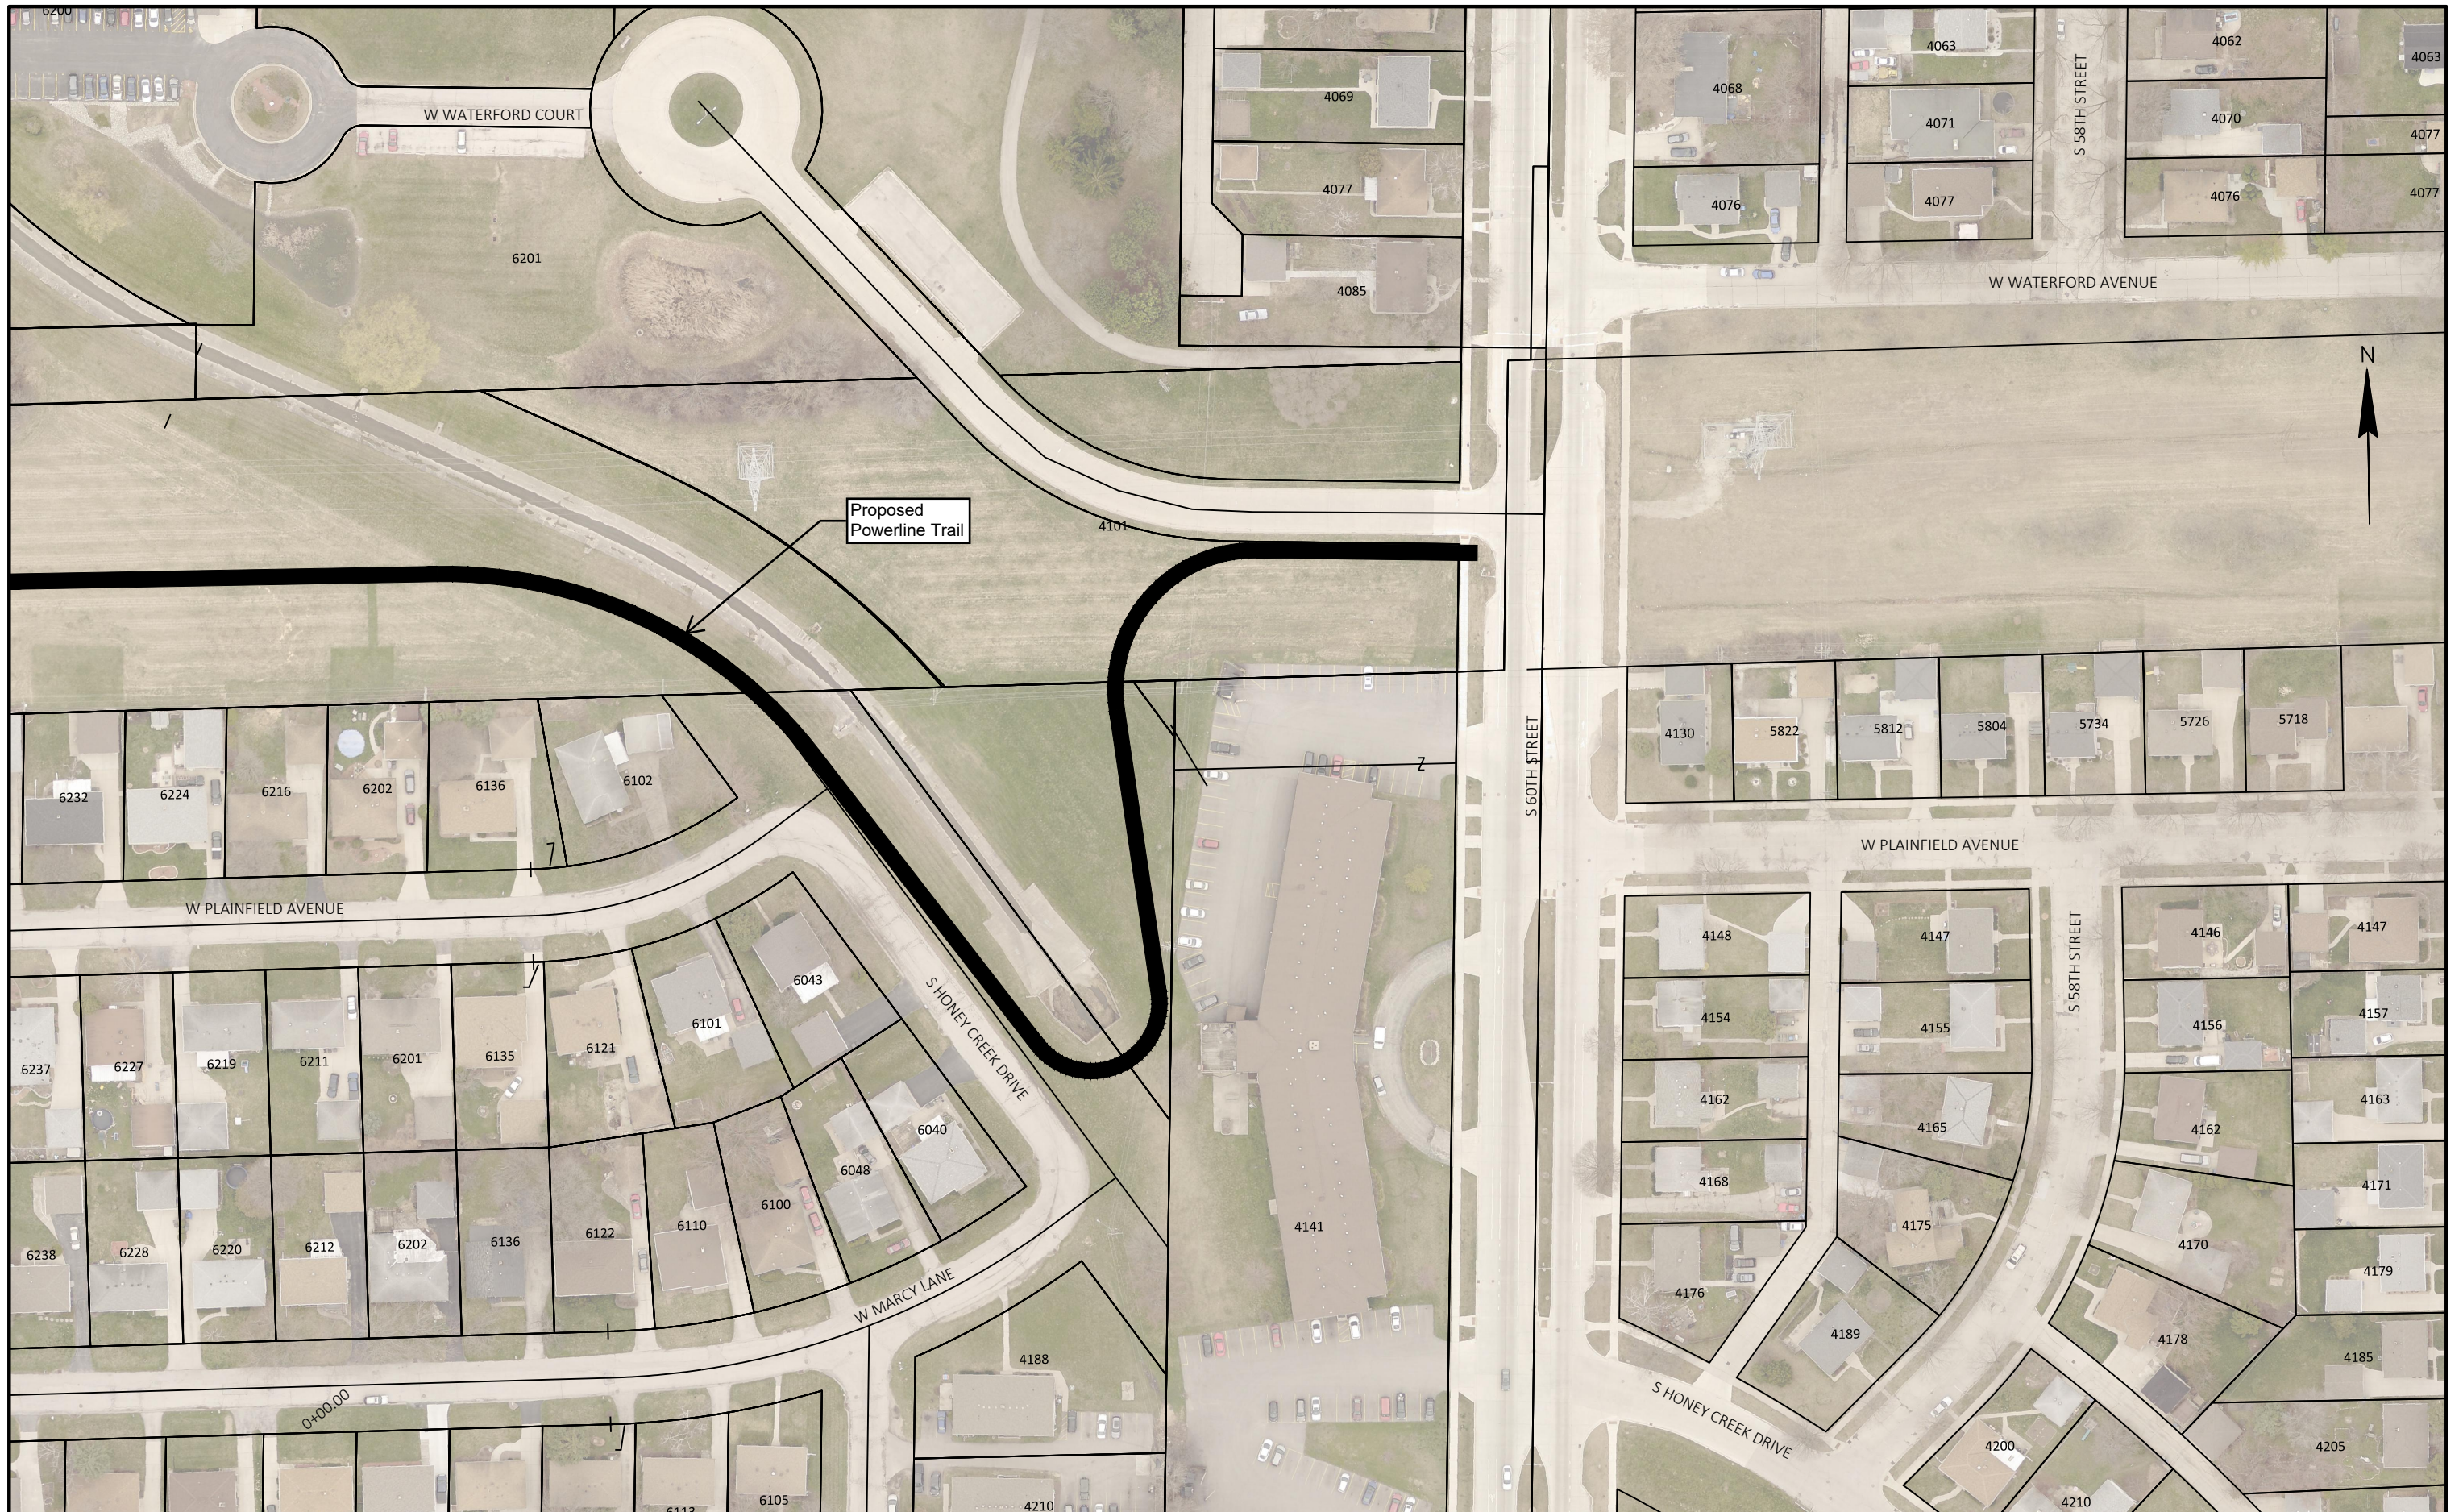

PLOT SCALE: 1 IN:100 FT

PROJECT NO: 2980-06-01

POWERLINE TRAIL

CITY OF GREENFIELD

CONCEPT TRAIL PLAN

PLOT SCALE: 1 IN:100 FT

E

PROJECT NO: 2980-06-01

POWERLINE TRAIL

CITY OF GREENFIELD

CONCEPT TRAIL PLAN

E

PLOT SCALE: 1 IN:100 FT