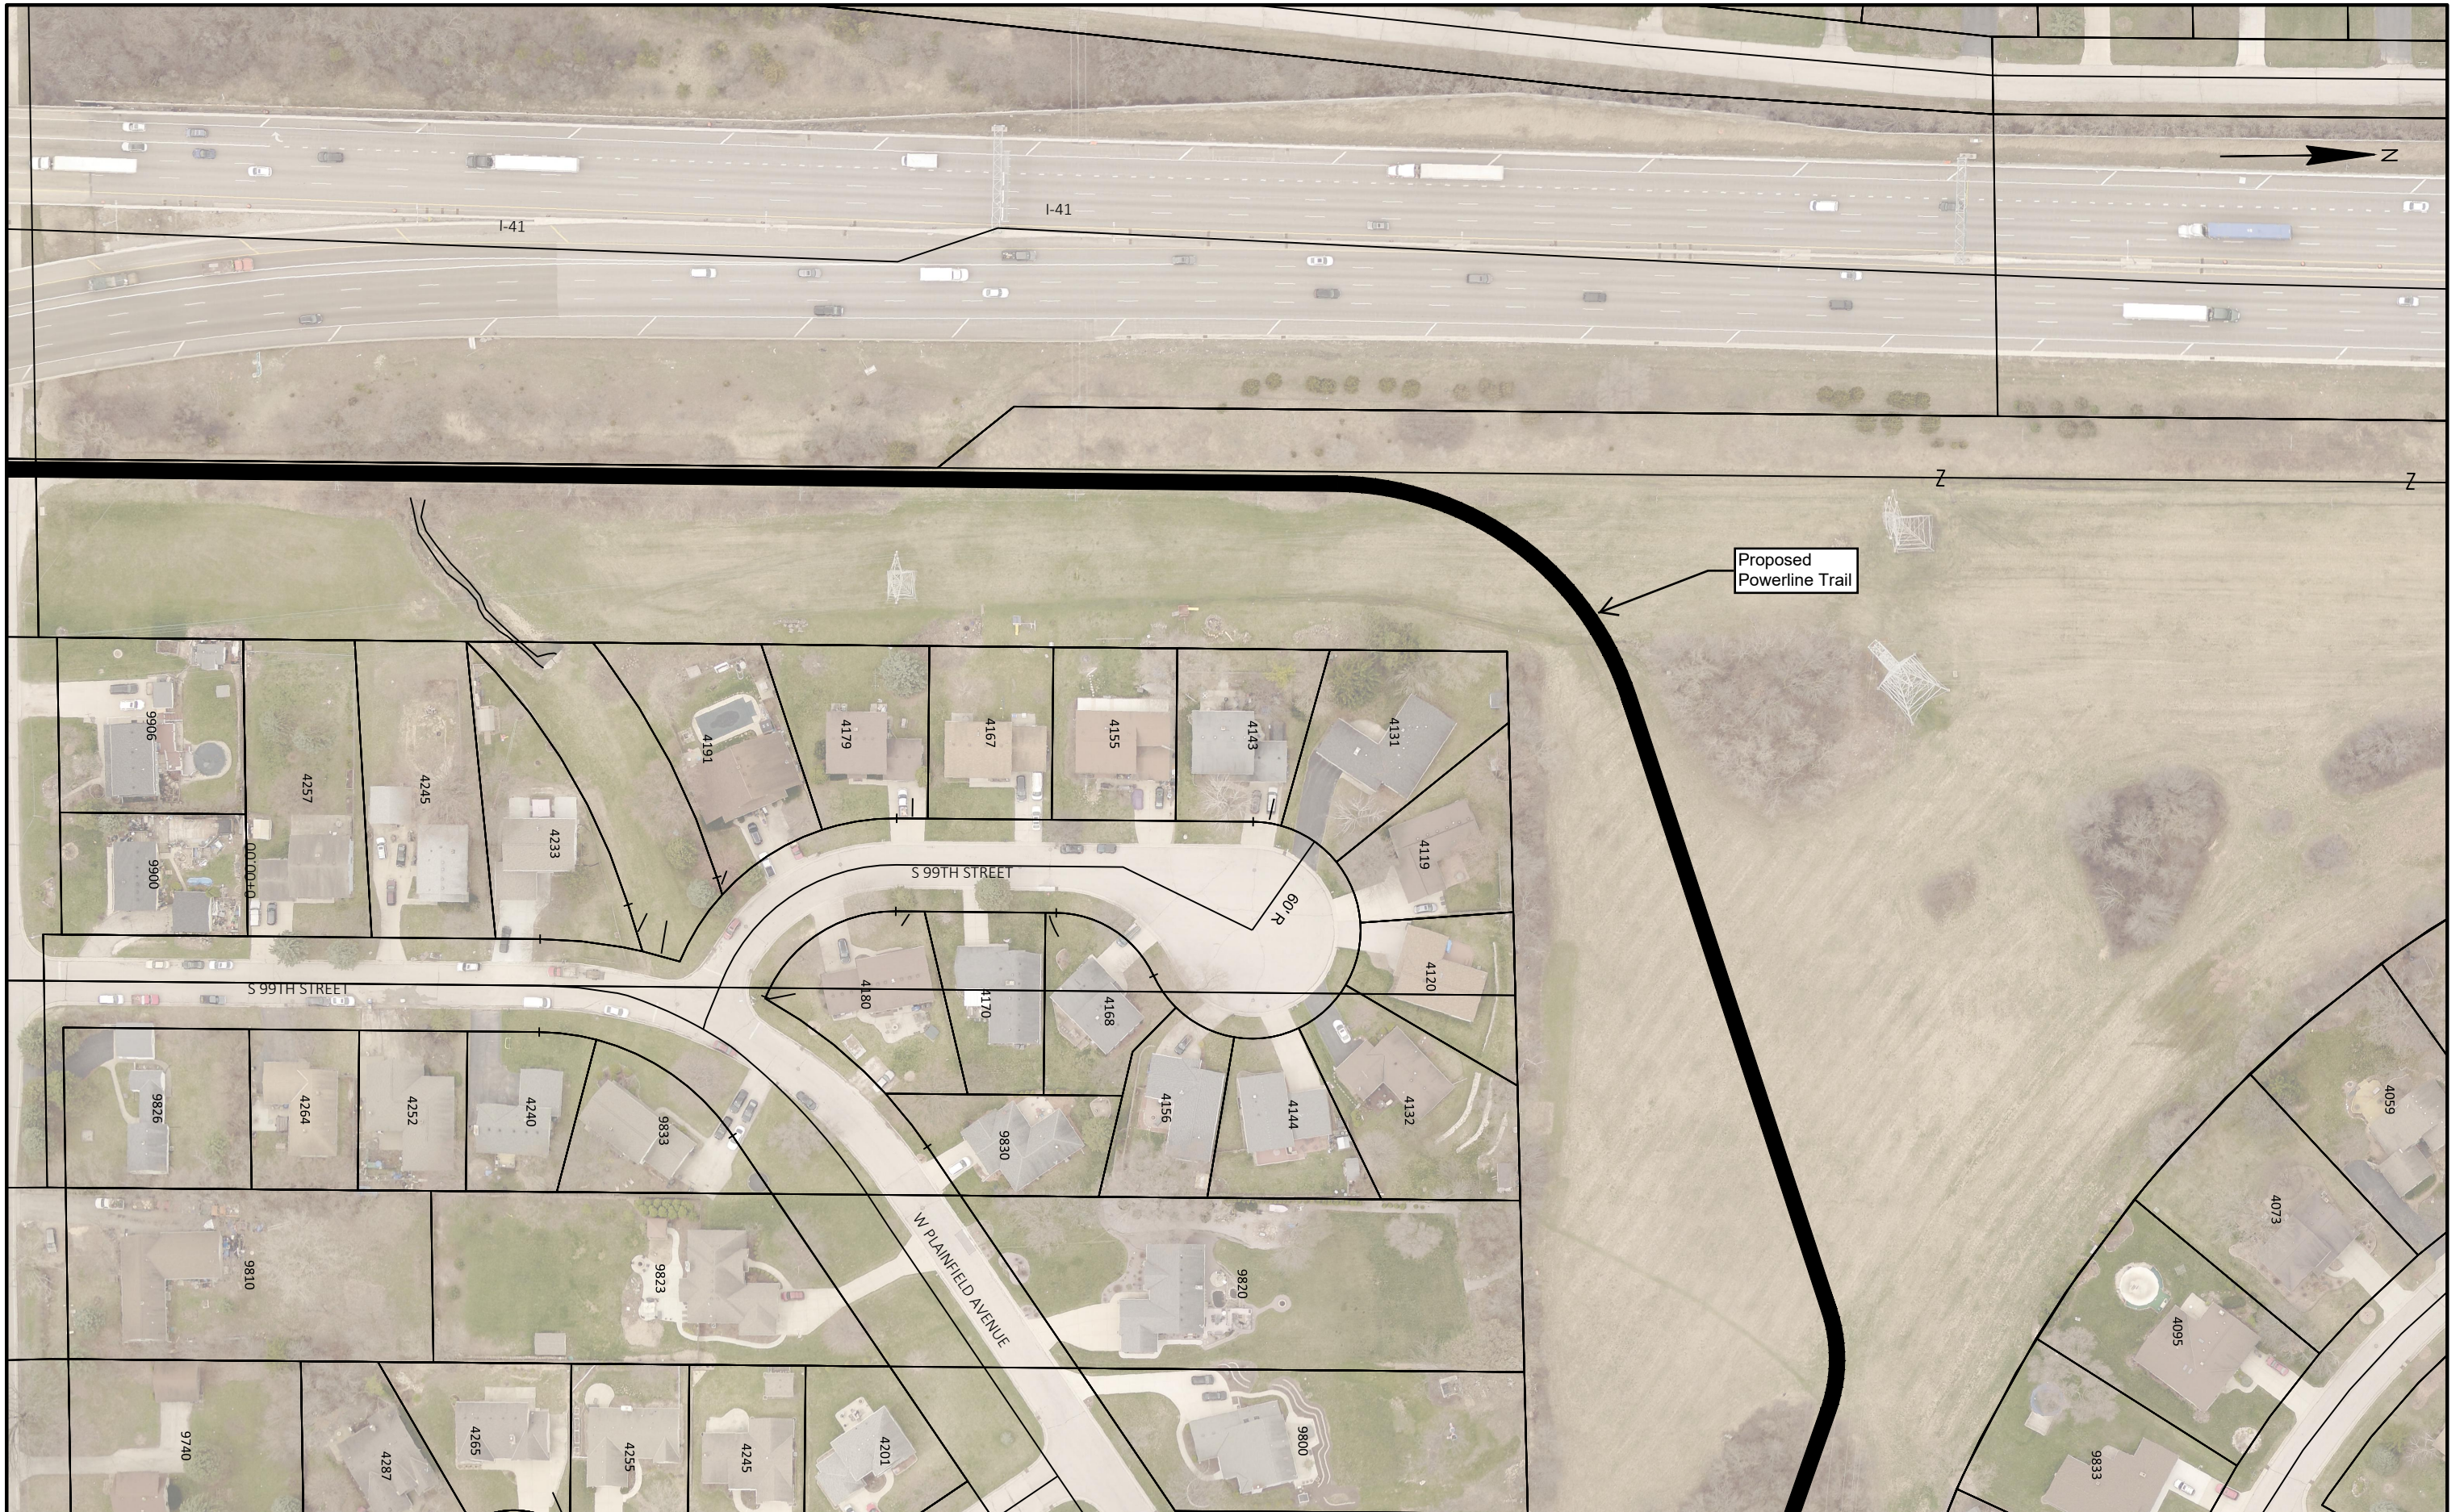

PROJECT NO: 2980-06-01

POWERLINE TRAIL

CITY OF GREENFIELD

CONCEPT TRAIL PLAN

0 50 100

E

PLOT SCALE: 1 IN:100 FT

PROJECT NO: 2980-06-01

POWERLINE TRAIL

CITY OF GREENFIELD

CONCEPT TRAIL PLAN

0 50 100

E

PLOT SCALE: 1 IN:100 FT

PROJECT NO: 2980-06-01

POWERLINE TRAIL

CITY OF GREENFIELD

CONCEPT TRAIL PLAN

0 50 100

E

PLOT SCALE: 1 IN:100 FT

PROJECT NO: 2980-06-01

POWERLINE TRAIL

CITY OF GREENFIELD

POWERLINE TRAIL

CITY OF GREENFIELD

CONCEPT TRAIL PLAN

E

PLOT SCALE: 1 IN:100 FT